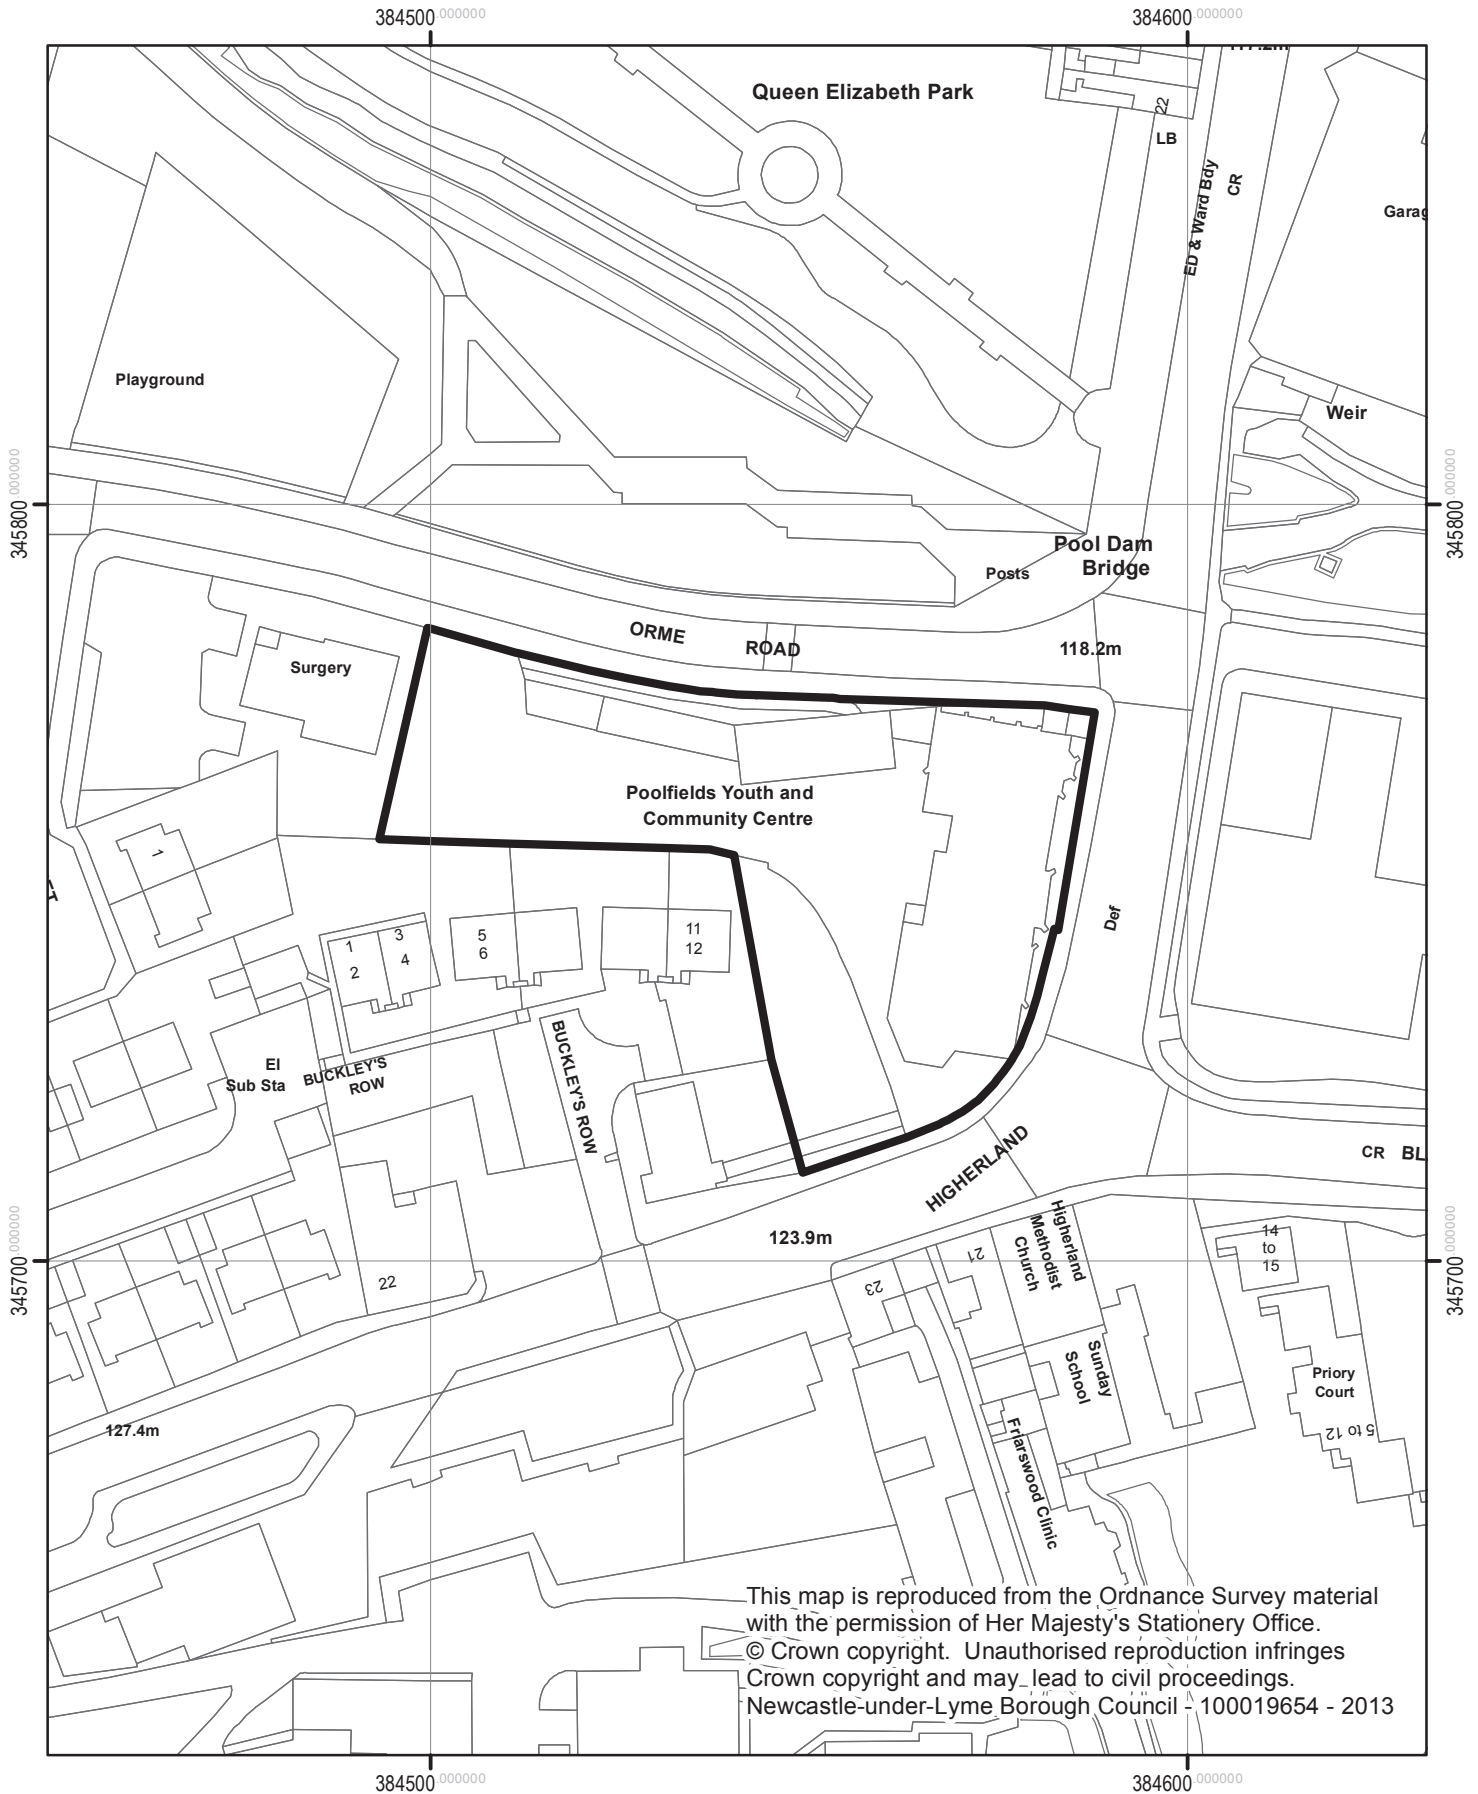

15/00700/OUT & 15/01078/LBC
Former Orme Centre,
Orme Road, Newcastle

NEWCASTLE-UNDER-LYME
BOROUGH COUNCIL

This map is reproduced from the Ordnance Survey material with the permission of Her Majesty's Stationery Office.
© Crown copyright. Unauthorised reproduction infringes Crown copyright and may lead to civil proceedings.
Newcastle-under-Lyme Borough Council - 100019654 - 2013